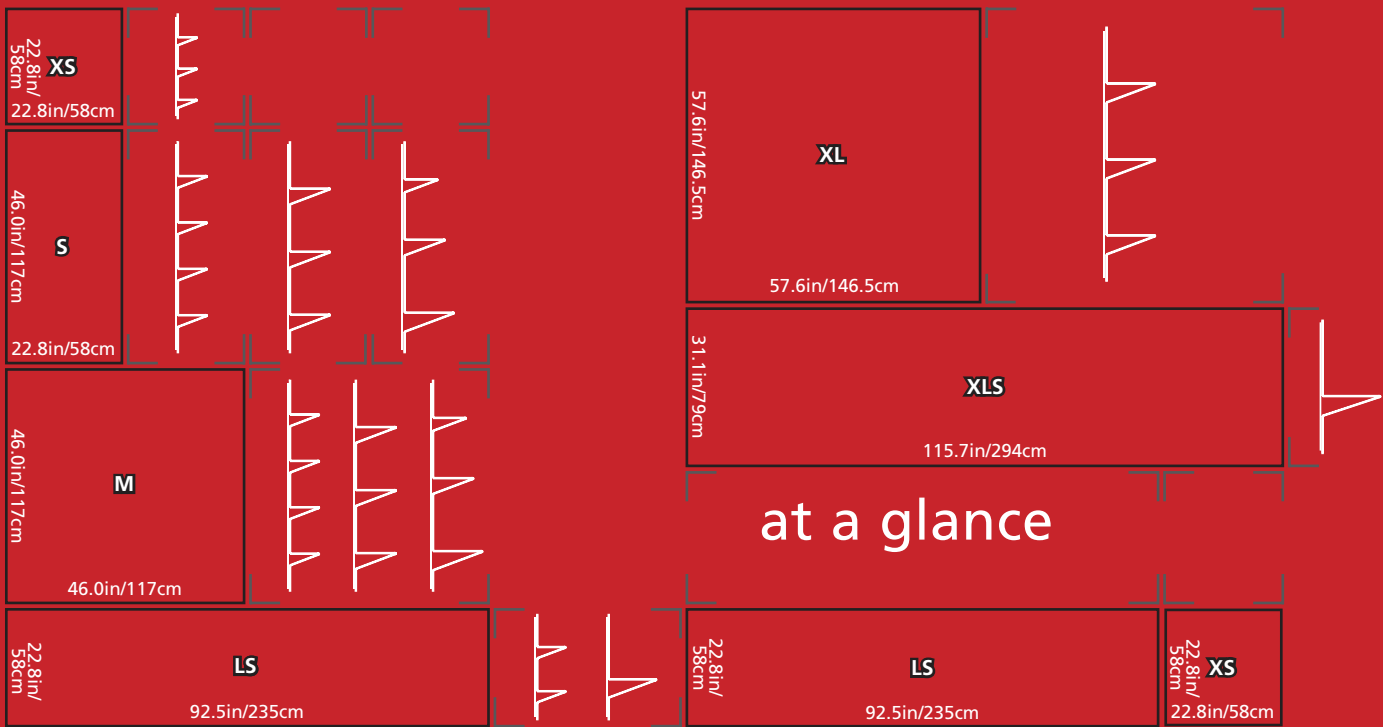

at a glance

Subsequent dimensions are available:

| Width x Height | No. of internal shelves, Depth | Code |
|-----------------------|---|-----------------------------|
| 22.8 x 22.8 in (XS) | Three internal shelves, depth each 5.1 in (13 cm) | 3x13/ |
| 22.8 x 46.0 in (S) | Three or four internal shelves, depth 7.0-11.8 in (18-30 cm) | 4x18/ 18/24/30/ 3x24/ |
| 46.0 x 46.0 in (M) | Three or four internal shelves, depth 7.0-11.8 in (18-30 cm), also as concave or convex corner solutions | 4x18/ 18/24/30/ 3x24/ |
| 92.5 x 22.8 in (LS) | One or two internal shelves, depth 7.0 or 11.8 in (18 or 30 cm), also as concave or convex corner solutions | 2x18/ 1x30/ |
| 115.7 x 31.1 in (XLS) | One internal shelf, depth 13.7 in (35 cm), also as concave or convex corner solutions | 1x35/ |
| 57.6 x 57.6 in (XL) | Special solutions on request depth 11.8 in (30 cm) | 3x30/ |