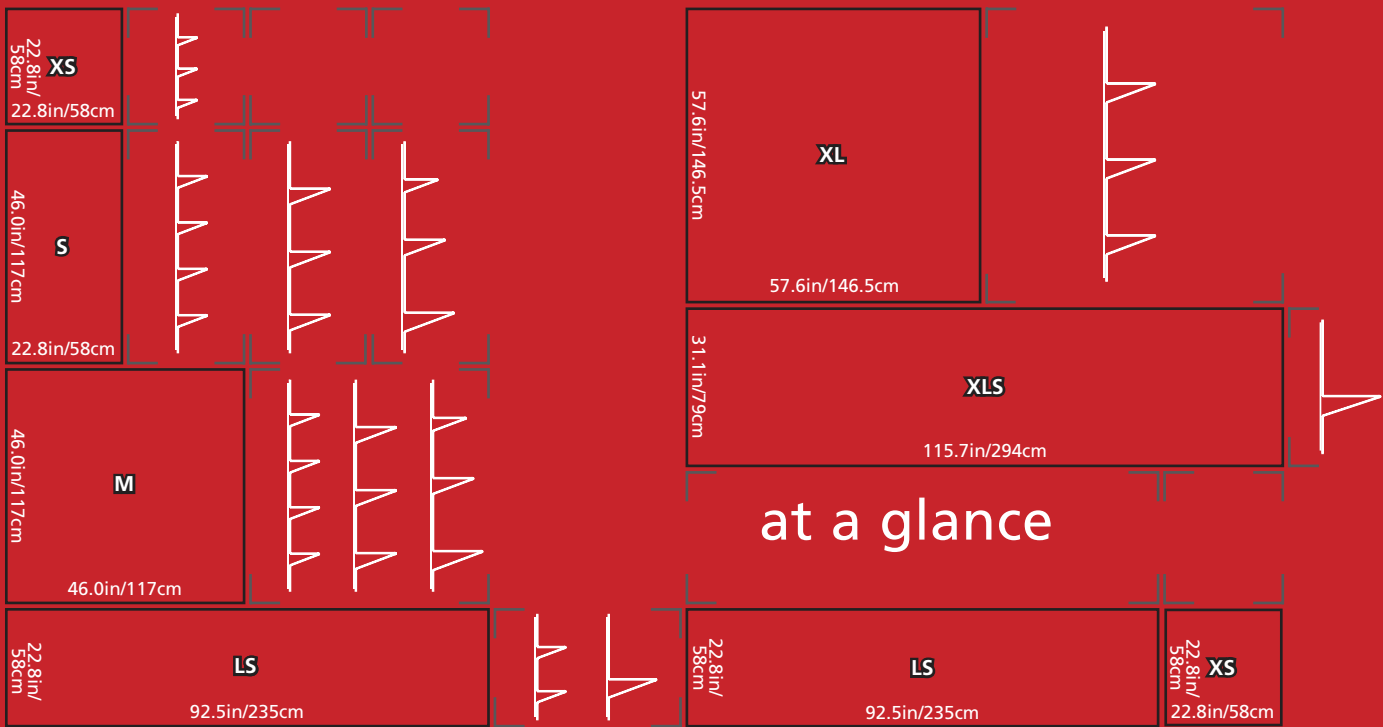

NOMINEE

shelf_zzz won the iF product design award 2007 and was nominated for the German design prize 2008!

Made in Berlin • Design: Adrian Lippmann

product information

shelf_zzz shelvesystem for the wall

The horizontals, verticals and supports of shelf_zzz all unfold homogeneously from a 3 mm thin and stable sandwich-board. (aluminum layers on both sides with plastic core) A hidden backbone for wall-assembly gives it stability. A new milling procedure specially developed for this material has enabled the creation of gentle horizontal and vertical curves. Concave and convex corner solutions allow the shelf system to flow around corners as well, adding to its attractiveness. Shelf_zzz can be made in different versions in eleven colours/surfaces – for home or office; as shop furnishings; for kitchen or bathroom. To use more than one shelf element, just add a shelf beside it or one above the other with a gap of one centimeter to get more space. The attachment to the wall is by use of the supplied aluminium profiles on the back side. The standard measurements and colour samples you will find on following pages on this the catalogue.

at a glance

Subsequent dimensions are available:

Width x Height	No. of internal shelves, Depth	Code
22.8 x 22.8 in (XS)	Three internal shelves, depth each 5.1 in (13 cm)	3x13/
22.8 x 46.0 in (S)	Three or four internal shelves, depth 7.0-11.8 in (18-30 cm)	4x18/ 18/24/30/ 3x24/
46.0 x 46.0 in (M)	Three or four internal shelves, depth 7.0-11.8 in (18-30 cm), also as concave or convex corner solutions	4x18/ 18/24/30/ 3x24/
92.5 x 22.8 in (LS)	One or two internal shelves, depth 7.0 or 11.8 in (18 or 30 cm), also as concave or convex corner solutions	2x18/ 1x30/
115.7 x 31.1 in (XLS)	One internal shelf, depth 13.7 in (35 cm), also as concave or convex corner solutions	1x35/
57.6 x 57.6 in (XL)	Special solutions on request depth 11.8 in (30 cm)	3x30/